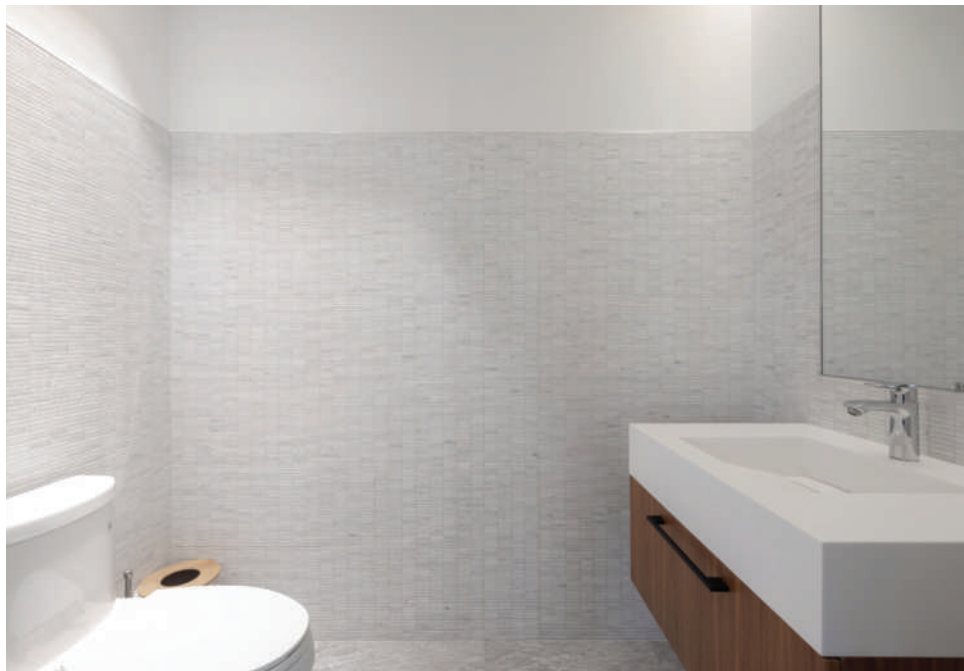

MODERN-DAY LULLABY

The primary bedroom harbours a sense of serene tranquility. Dramatically oversized, with high ceilings, private balcony, incredible views and hotel style ensuite.

By the way, the dream walk-in closet does finally exist.

025

EXTRAORDINARY TASTE

A room that raises the benchmark for family living. A beautiful marble wall media unit with fireplace.
Built-in ceiling speakers. Captivating floor to ceiling windows with automated roller blinds.
Walk-out to a private balcony. It doesn't get better.