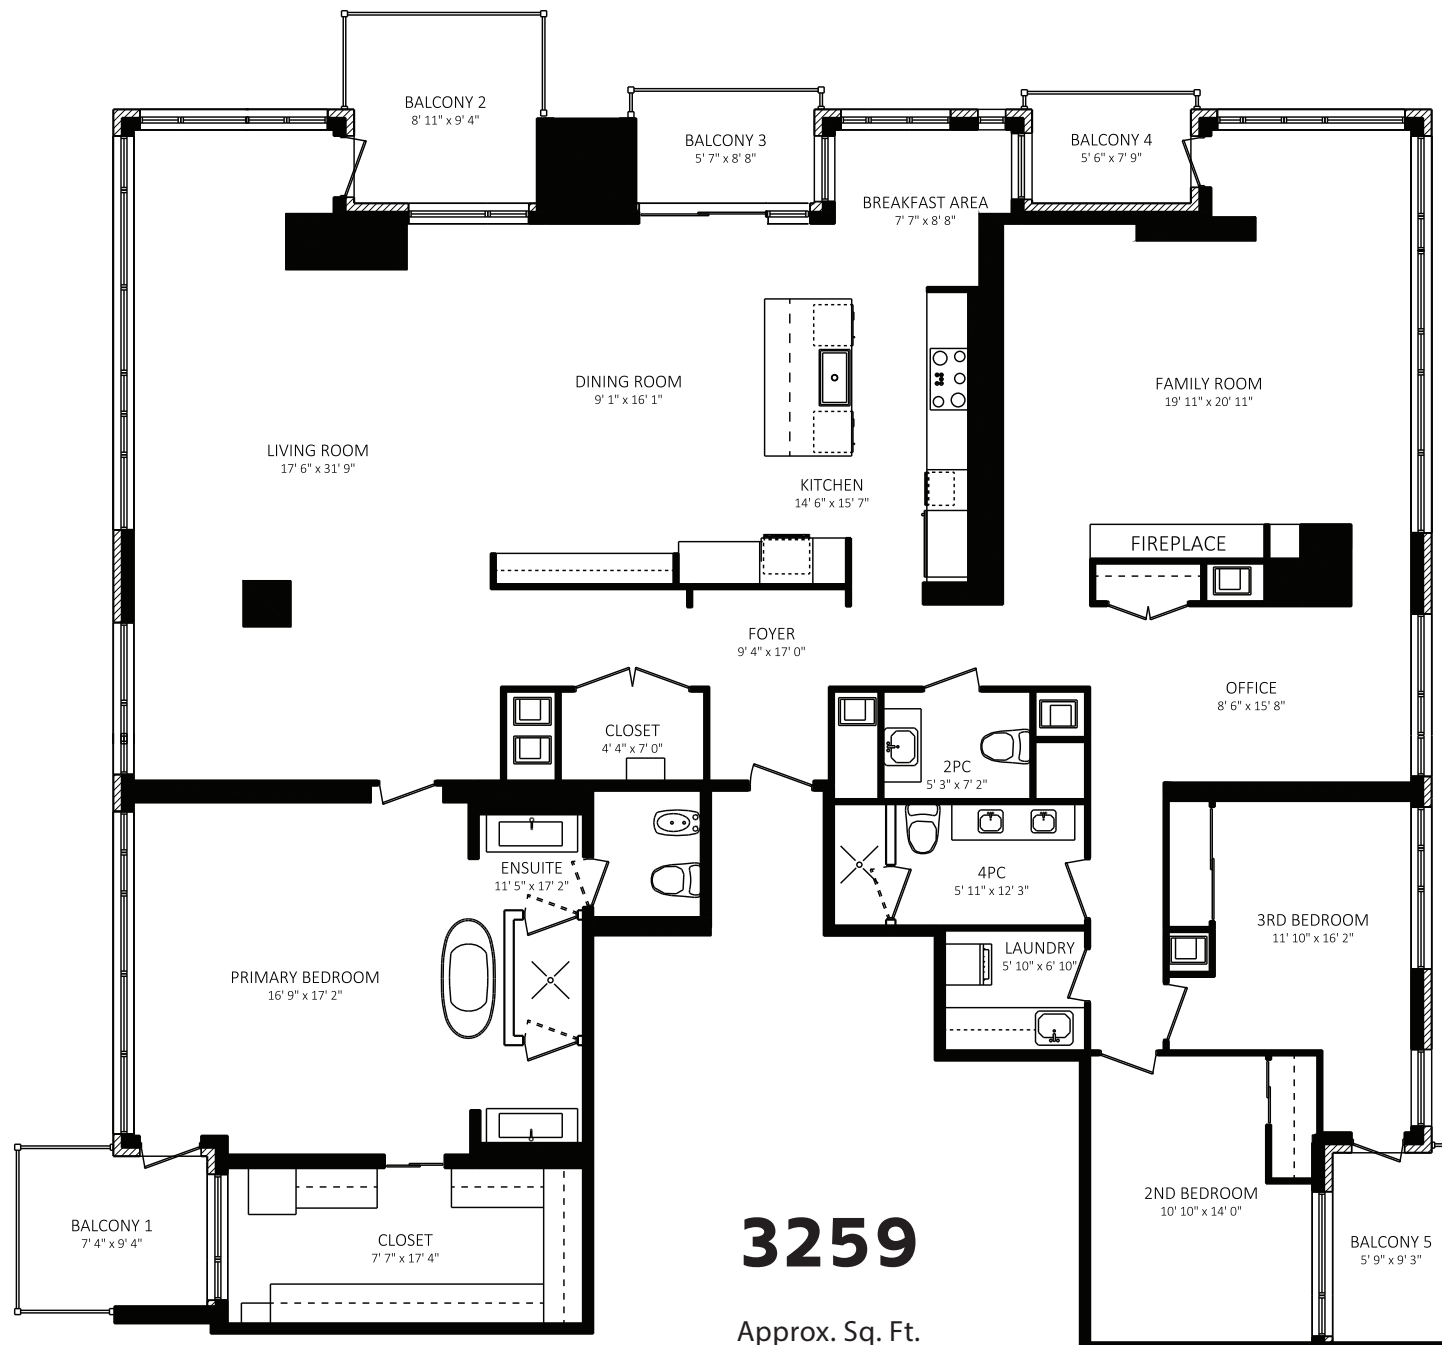

Welcome home.

3.5 | 2.5

Bedrooms

Bathrooms

002 | 002 | 005

Parking

Lockers

Balconies

MODERN-DAY LULLABY

The primary bedroom harbours a sense of serene tranquility. Dramatically oversized, with high ceilings, private balcony, incredible views and hotel style ensuite.

By the way, the dream walk-in closet does finally exist.

LIVING ILLUMINATED

Generous floor to ceiling windows overlooking North/East/South Toronto. This allows an abundance of natural light to wash over the living space, acting as a radiantly calm sanctuary.

Breathtaking views ground you. The pulse of the city surrounds you.

3259

Approx. Sq. Ft.

WATCH THE FILM
THERICHPH.COM

Forest Hill
REAL ESTATE INC. BROKERAGE

RAMIN KHAZE | BROKER
LINA PORRETTA | BROKER
FRANCESCO PORRETTA | BROKER