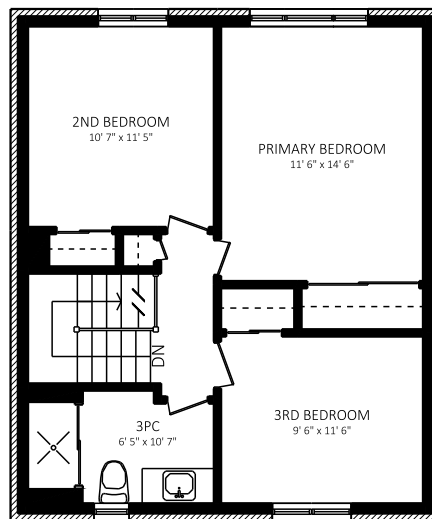

12 KEON PLACE

SCARBOROUGH, ONTARIO

MAIN FLOOR
1013 SQUARE FEET APPROX.
8' CEILING

SECOND FLOOR
715 SQUARE FEET APPROX.
8' CEILING

LOWER LEVEL
832 SQUARE FEET APPROX.
7'4" CEILING

All Measurements Should Be Considered Approximate Until Verified By Buyer.
Listing Broker And Seller Assumes No Responsibility For The Accuracy Of Any
Information Shown.