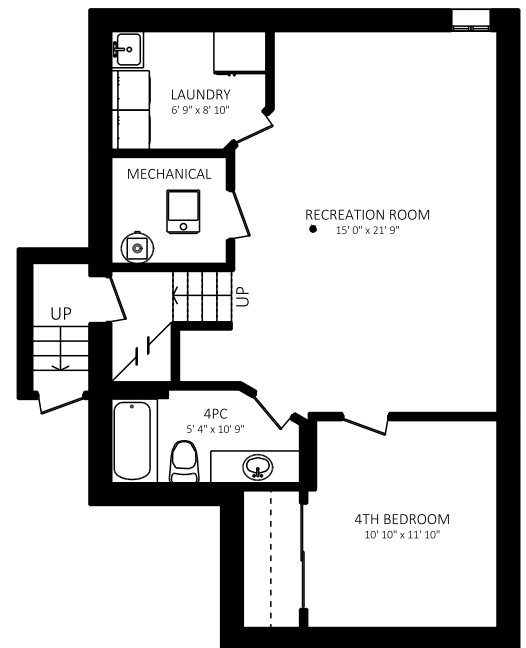

12 KEON PLACE

SCARBOROUGH, ONTARIO

MAIN FLOOR
1013 SQUARE FEET APPROX.
8' CEILING

SECOND FLOOR
715 SQUARE FEET APPROX.
8' CEILING

LOWER LEVEL
832 SQUARE FEET APPROX.
7'4" CEILING

All Measurements Should Be Considered Approximate Until Verified By Buyer.
Listing Broker And Seller Assumes No Responsibility For The Accuracy Of Any
Information Shown.