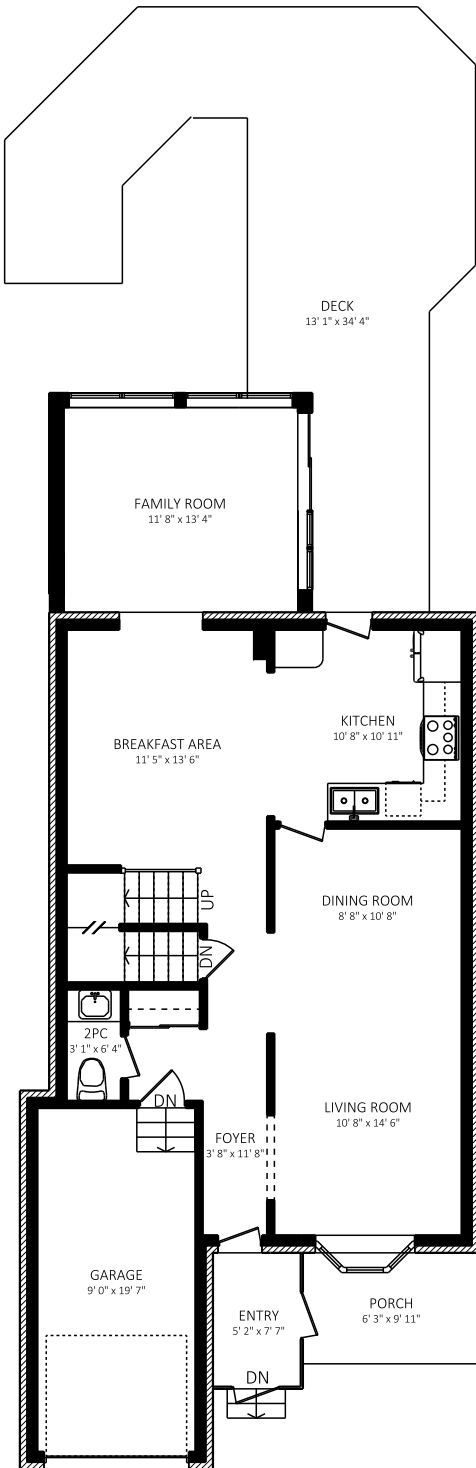

12 KEON PLACE

SCARBOROUGH, ONTARIO

MAIN FLOOR
1013 SQUARE FEET APPROX.
8' CEILING

SECOND FLOOR
715 SQUARE FEET APPROX.
8' CEILING

LOWER LEVEL
832 SQUARE FEET APPROX.
7'4" CEILING

All Measurements Should Be Considered Approximate Until Verified By Buyer.
Listing Broker And Seller Assumes No Responsibility For The Accuracy Of Any
Information Shown.